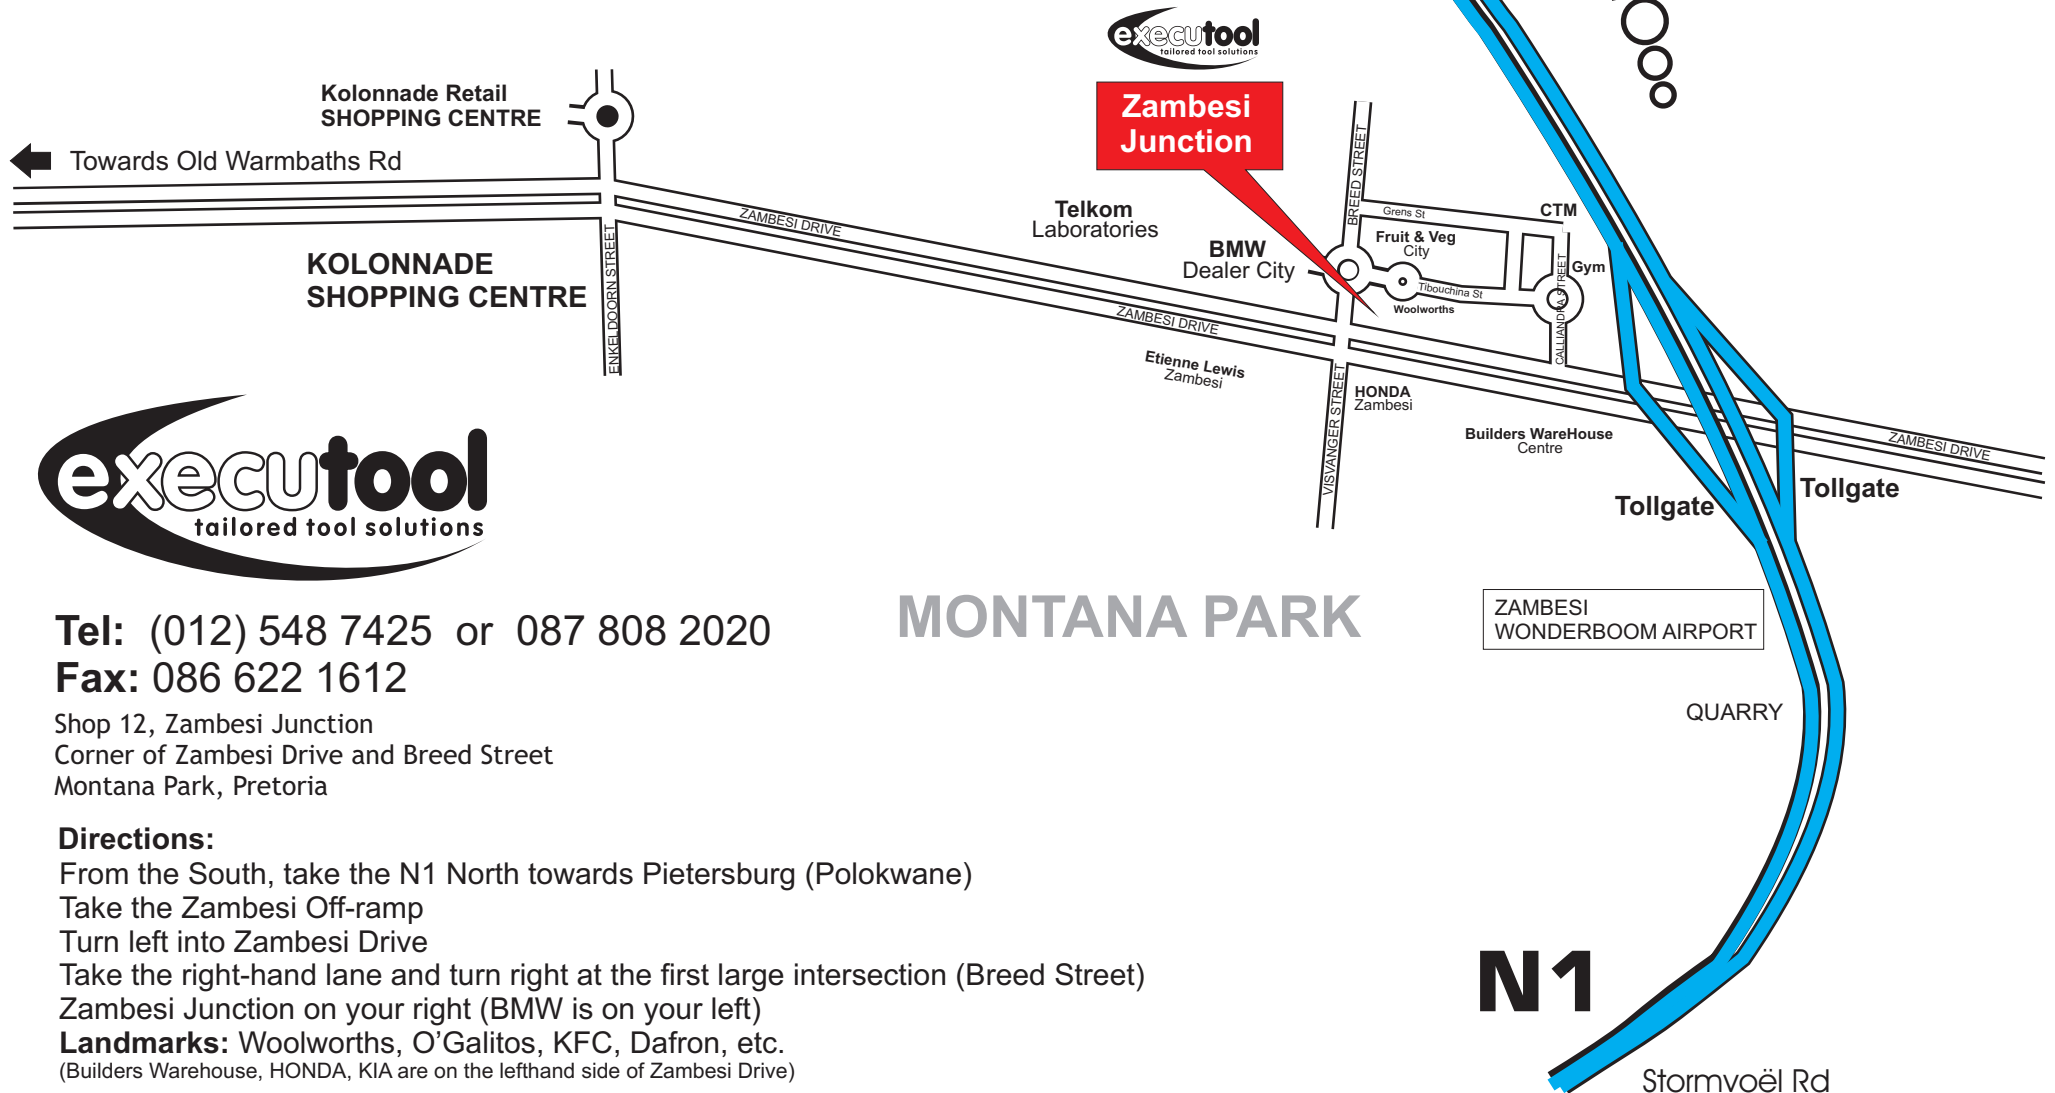

For all your tooling requirements:

Festool, Protool, Makita, Flex, etc.
Woodworking Machinery, Compressors,
Cutters, blades, Spray Painting, etc.

Tel: (012) 548 7425 or 087 808 2020

Fax: 086 622 1612

Shop 12, Zambesi Junction
Corner of Zambesi Drive and Breed Street
Montana Park, Pretoria

Directions:

From the South, take the N1 North towards Pietersburg (Polokwane)
Take the Zambesi Off-ramp
Turn left into Zambesi Drive
Take the right-hand lane and turn right at the first large intersection (Breed Street)
Zambesi Junction on your right (BMW is on your left)

Landmarks: Woolworths, O'Galitos, KFC, Dafron, etc.
(Builders Warehouse, HONDA, KIA are on the lefthand side of Zambesi Drive)